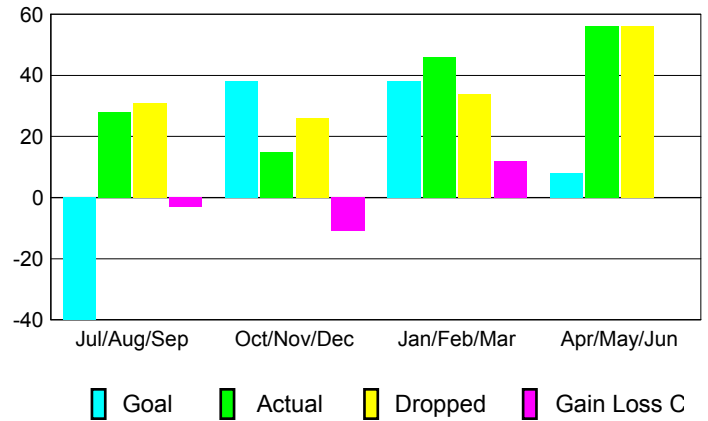

2012-2013 GMT Reports for District (or Undistricted) **District 13 E**

GMT: **JERRY SMITH**

Location: **OHIO**

GMT CA: **1**

CLUBS

Month	New Club Goal	Actual New Clubs	Actual Dropped Clubs	Gain/Loss of Clubs
2012-2013				
Jul/Aug/Sep	2	0	0	0
Oct/Nov/Dec	2	0	0	0
Jan/Feb/Mar	2	1	0	1
Apr/May/June	0	1	1	0
Totals	6	2	1	1

MEMBERSHIP

Month	Net Memb Goal	Actual New Memb	Actual Dropped Memb	Gain/Loss of Memb
2012-2013				
Jul/Aug/Sep	-40	28	31	-3
Oct/Nov/Dec	38	15	26	-11
Jan/Feb/Mar	38	46	34	12
Apr/May/June	8	56	56	0
Totals	44	145	147	-2

Club Results 2012-2013
Goal, New, Dropped, Gain/Loss

Membership Results 2012-2013
Goal, New, Dropped, Gain/Loss

YTD Status Quo Clubs 2012-2013

Status Quo Clubs Compared to Status Quo Members

Gender Comparison 2012-2013