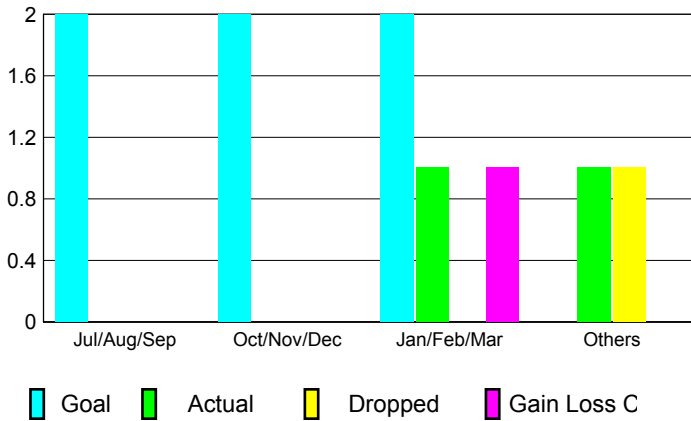

2012-2013 GMT Reports for District (or Undistricted) **District 13 E**

GMT: **JERRY SMITH**

Location: **OHIO**

GMT CA: **1**

CLUBS

Month	New Club Goal	Actual New Clubs	Actual Dropped Clubs	Gain/Loss of Clubs
2012-2013				
Jul/Aug/Sep	2	0	0	0
Oct/Nov/Dec	2	0	0	0
Jan/Feb/Mar	2	1	0	1
Apr/May/June	0	1	1	0
Totals	6	2	1	1

MEMBERSHIP

Month	Net Memb Goal	Actual New Memb	Actual Dropped Memb	Gain/Loss of Memb
2012-2013				
Jul/Aug/Sep	-40	28	31	-3
Oct/Nov/Dec	38	15	26	-11
Jan/Feb/Mar	38	46	34	12
Apr/May/June	8	56	56	0
Totals	44	145	147	-2

Club Results 2012-2013
Goal, New, Dropped, Gain/Loss

Membership Results 2012-2013
Goal, New, Dropped, Gain/Loss

YTD Status Quo Clubs 2012-2013

Status Quo Clubs Compared to Status Quo Members

Gender Comparison 2012-2013